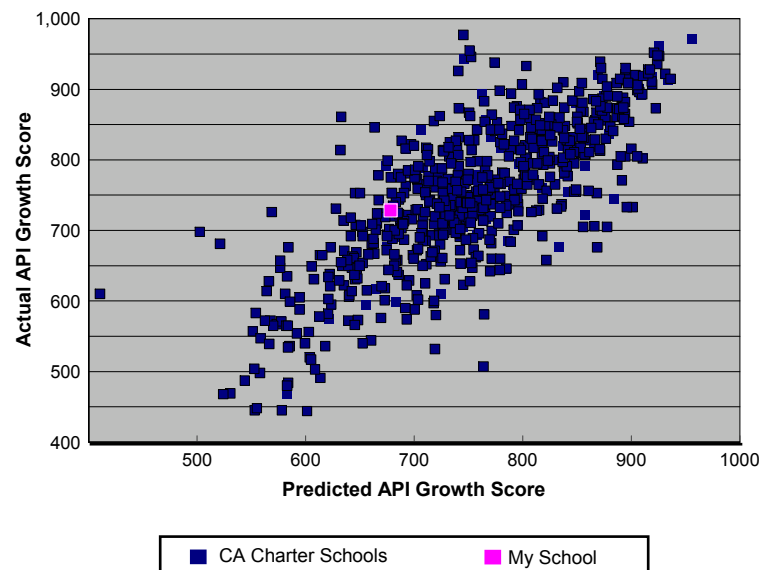

■ CA Charter Schools   ■ My School