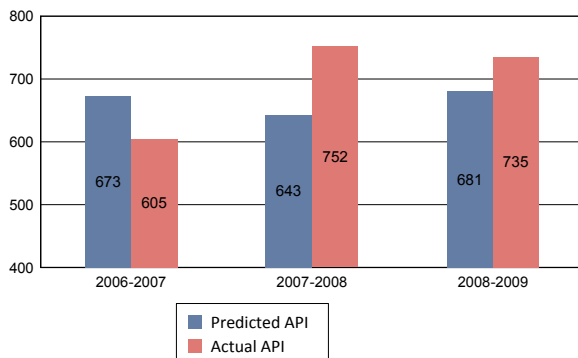

* If your grade span extends beyond your indicated school type, see the School Type Categorization explanation on the Reference Guide.

API Results

This shows your school's trend in API over the past three years, as well as the state average for your school type (non-ASAM).

Similar Students Measure (SSM) Results

Part 1: Annual School Performance Prediction

All schools receive an Annual School Performance Prediction based on its school profile, which is compared with Actual API over 3 years.

Your % Above or Below Predicted API

Year	% Above or Below Predicted API
2006-2007	-10%
2007-2008	17%
2008-2009	8%

Red: 10% or more below predicted
Yellow: Between 0 and 10% below predicted
Green: Above predicted