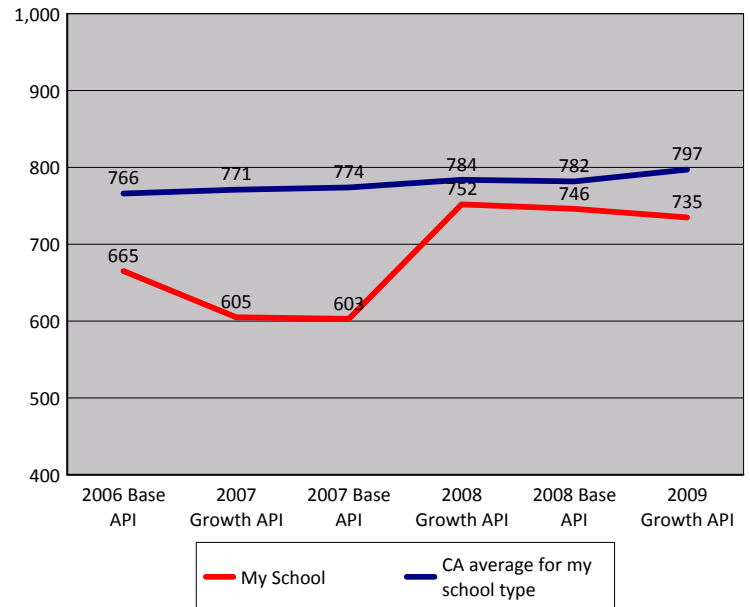

School Profile

This 2009 demographic data is included in the Annual School Performance Prediction to describe some characteristics of your school's student body.

	My School	CA average for my school type (non-ASAM)
School Type*	ELEMENTARY	
# of Valid Test Scores	35	345
% Free/red price lunch enrollment	64	56
Average Parent Education Level	3.22	2.77
Response Rate for Parent Ed. Level	92	81
% English Language Learners	-	29
% Students with Disabilities	17	11
Student Mobility	72	93
% African American	0	7
% American Indian	11	1
% Asian	2	8
% Filipino	0	3
% Hispanic	4	48
% Pacific Islander	0	1
% White	81	31

* If your grade span extends beyond your indicated school type, see the School Type Categorization explanation on the Reference Guide.

API Results

This shows your school's trend in API over the past three years, as well as the state average for your school type (non-ASAM).